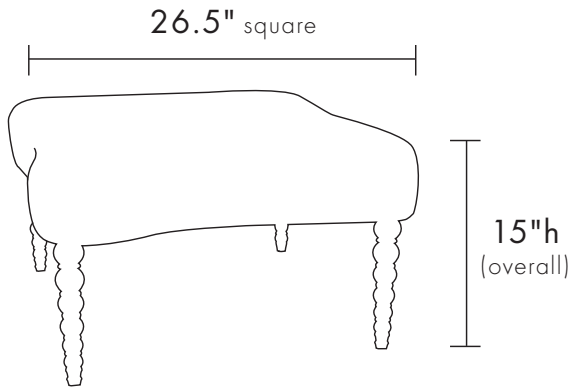

**MAX OTTOMAN**  
(tufted and skirted)

Finished with boxed ruching around the base. Custom sizes are available.

**JESSIE DAVIDSON**  
*interiors*<sup>™</sup>

P 847-482-1466	F 847-482-1478	M 847-219-0721
<a href="http://www.jessiedavidsoninteriors.com">www.jessiedavidsoninteriors.com</a>		

**MAX OTTOMAN**  
(flat top)

Finished with decorative tape and nailheads. May be skirted.  
Custom sizes are available.

**JESSIE DAVIDSON**  
*interiors*<sup>™</sup>

P 847-482-1466	F 847-482-1478	M 847-219-0721
<a href="http://www.jessiedavidsoninteriors.com">www.jessiedavidsoninteriors.com</a>		