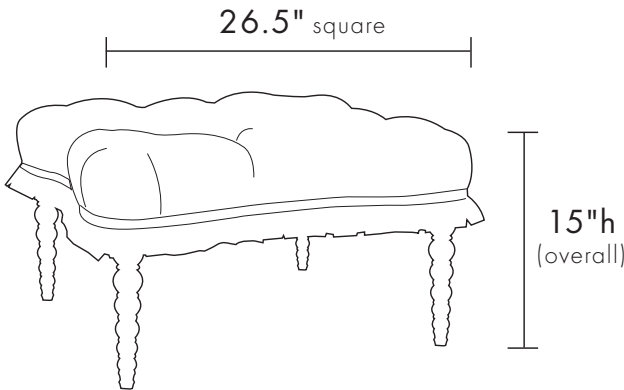

**MAX OTTOMAN**  
(tufted and skirted)

Finished with boxed ruching around the base. Custom sizes are available.

**JESSIE DAVIDSON**  
*interiors*<sup>™</sup>

P 847-482-1466	F 847-482-1478	M 847-219-0721
<a href="http://www.jessiedavidsoninteriors.com">www.jessiedavidsoninteriors.com</a>		

**MAX OTTOMAN**  
(flat top)

Finished with decorative tape and nailheads. May be skirted.  
Custom sizes are available.

**JESSIE DAVIDSON**  
*interiors*<sup>™</sup>

P 847-482-1466	F 847-482-1478	M 847-219-0721
<a href="http://www.jessiedavidsoninteriors.com">www.jessiedavidsoninteriors.com</a>		