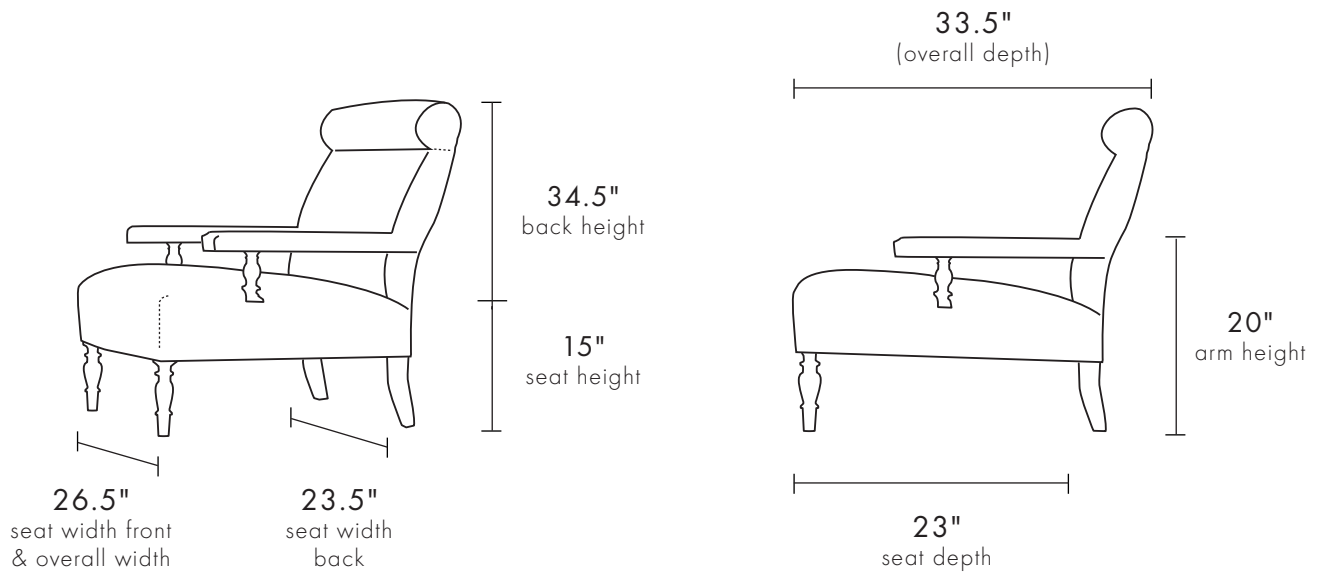

MARTIN CHAIR

JESSIE DAVIDSON
interiors[™]

P 847-482-1466 F 847-482-1478 M 847-219-0721

www.jessiedavidsoninteriors.com