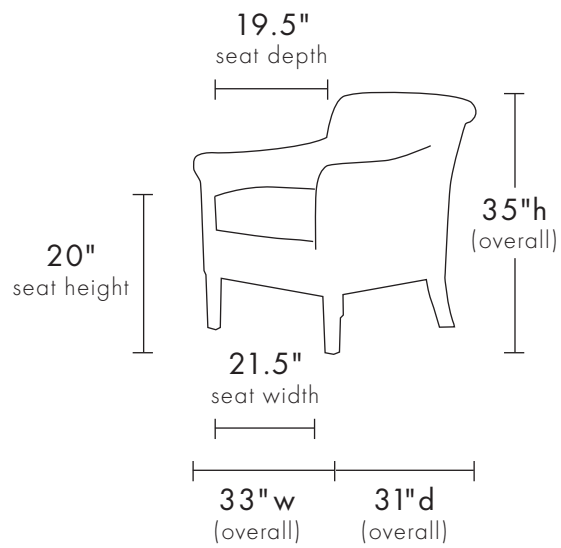

GRADY CHAIR

JESSIE DAVIDSON
interiors[™]

P 847-482-1466 F 847-482-1478 M 847-219-0721

www.jessiedavidsoninteriors.com