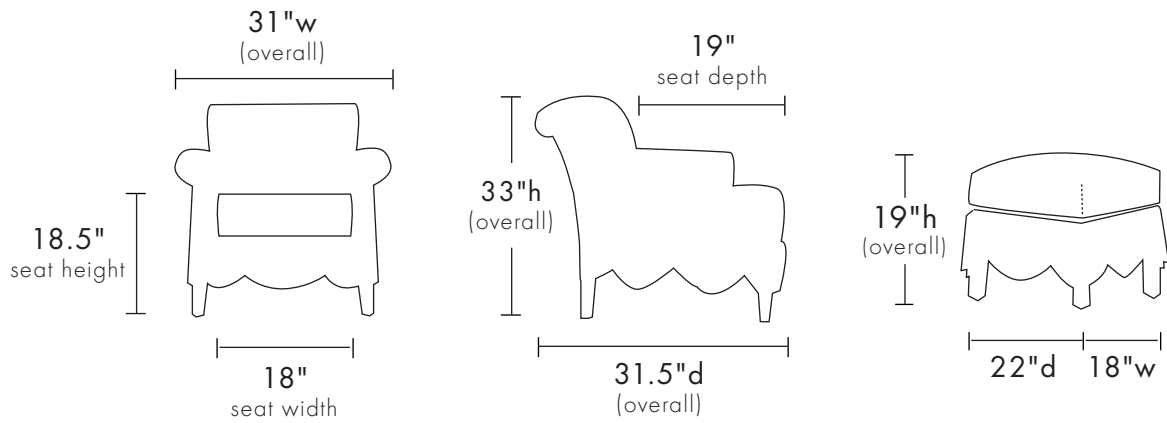

ADELAIDE CHAIR

JESSIE DAVIDSON
interiors[™]

P 847-482-1466 F 847-482-1478 M 847-219-0721

www.jessiedavidsoninteriors.com